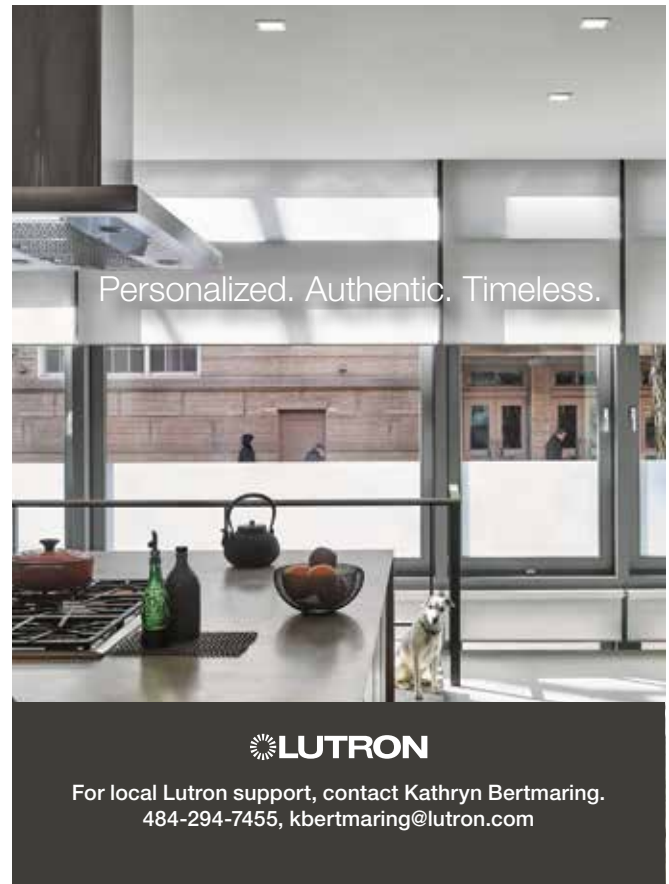

STUDENT NEWS UPCOMING EVENTS

By **MELISSA TIANO**, Student Representative to the Board

I AM BEYOND THRILLED to be on the ASID board this year as your student representative. I also serve as the secretary and social media for the board at Scottsdale Community College. For this upcoming year, I am pleased to announce our exciting events that will be taking place throughout the rest of the school year.

■ If you've been thinking about attending SCALE or can't make it to the 2020 SCALE summit, this might be a great option for you. On October 30th, 2019 from 9:00 am-5:00 pm we will be having the student SCALEX 2019, hosted by ASU at the downtown campus on Taylor. Support your career development needs by exploring unique content developed to complement SCALE: The ASID National Student Summit in February 2020. SCALEX is a full-day event designed to bring innovative topics and discussions from renowned speakers directly to you. By attending SCALEX, you will gain the must-have skills to launch your career into the stratosphere! Topics include: establishing and setting attainable career goals, understanding your career path options, building a professional network, and practicing your pitch for communicating your project work, resume, and portfolio.

■ Do you know what great friends and delicious food have in common? Friendsgiving! On November 16th, 2019 from 3:00 pm-5:00 pm the ASID student members will be having their Friendsgiving dinner ahead of Thanksgiving. Come and enjoy delicious food and drinks at a private home. ASID student members only and RSVP required. For more details reach out to StudentRep@azn.asid.org

■ Who doesn't love the holidays? I sure know that I do as I put my Christmas tree up well before Thanksgiving even starts. On December 7th, 2019 from 6:00 pm-10:00 pm ASID will be hosting their holiday party at Vintage Industrial. The Colormix Paint Your Way competition will be judged and winners will be announced. Pick up your paint and canvas at Colormix on Oct 17th.

■ Exciting news for the interior design program at MCC. Susan Nicholson, ASID, has recently joined the staff as the Interior Design Program Director. Mrs. Nicholson will also be heading up the NCIDQ study groups this spring. Stay tuned!

■ All campuses have kicked off the year focused on increasing awareness of ASID Student membership benefits and taking it to a whole new level. Students and faculty at all campuses are in full swing and excited to be part of the movement to promote the value of design as they launch design careers.